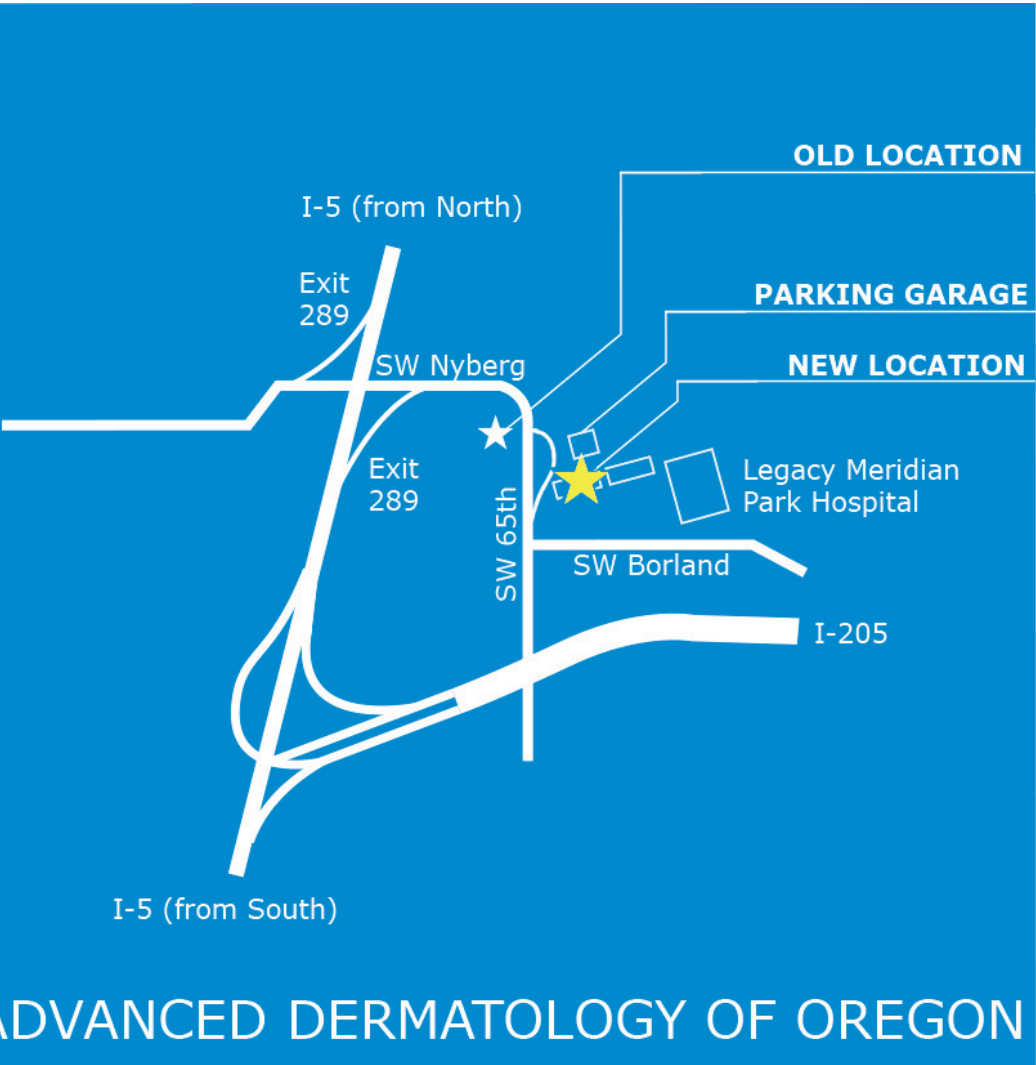

# We're Moving!

(But it is just across the street)

OLD LOCATION

PARKING GARAGE

NEW LOCATION

ADVANCED DERMATOLOGY OF OREGON

**Medical Plaza II**  
**Legacy Meridian Park Hospital**  
**19260 SW 65th Ave.**  
**Suite 270**  
**Tualatin, OR 97062**